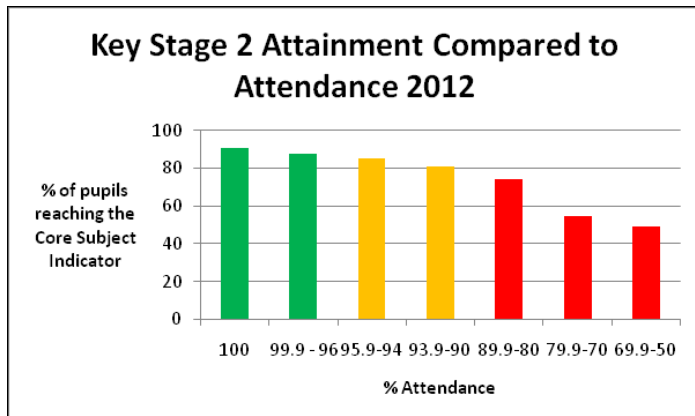

YSGOL GYMRAEG GWAUN Y NANT

Pennaeth /Headteacher: Mr A R Lloyd
 Amroth Court, Caldys Close, Y Barri, Bro Morgannwg. CF62 9DU

Ffôn/Telephone: 01446 421723
 Ffacs/Fax: 01446 733202

Green	100%	Not missing any lessons.
	99%	Your child will have missed 10 lessons over a school year.
	98%	Your child will have missed 20 lessons over a school year.
	97%	Your child will have missed 30 lessons over a school year.
Amber	96%	Missing about 8 days of school over the year. It will be difficult to catch up on the lost learning from 40 lessons.
	95%	Missing about 2 weeks of school over the year.
	93%	Missing 14 days of school over the year. This is almost three weeks which is a significant amount of education to lose.
Red	92% and below	Missing more than 3 weeks of education over the year. A serious loss of learning which is likely to have a detrimental effect on achievement and life chances.