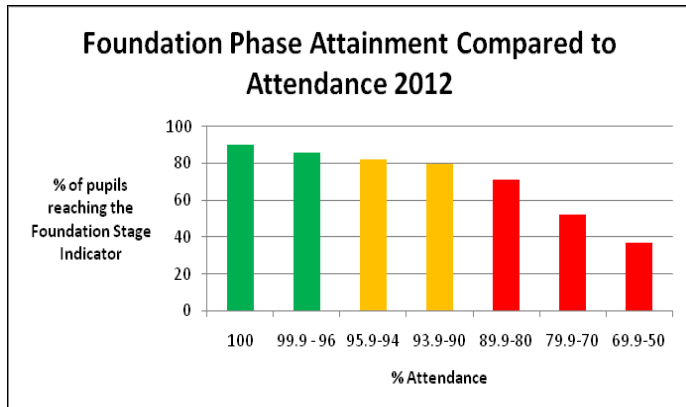

YSGOL GYMRAEG GWAUN Y NANT

Pennaeth /Headteacher: Mr A R Lloyd
 Amroth Court, Caldys Close, Y Barri, Bro Morgannwg. CF62 9DU

Ffôn/Telephone: 01446 421723
 Ffacs/Fax: 01446 733202

Green	100%	Not missing any lessons.
	99%	Your child will have missed 10 lessons over a school year.
	98%	Your child will have missed 20 lessons over a school year.
	97%	Your child will have missed 30 lessons over a school year.
Amber	96%	Missing about 8 days of school over the year. It will be difficult to catch up on the lost learning from 40 lessons.
	95%	Missing about 2 weeks of school over the year.
	93%	Missing 14 days of school over the year. This is almost three weeks which is a significant amount of education to lose.
Red	92% and below	Missing more than 3 weeks of education over the year. A serious loss of learning which is likely to have a detrimental effect on achievement and life chances.

@gwaunynant

Ysgol Gwaun y Nant

Gwyrdd	100%	Ddim yn colli gwersi.
	99%	Colli tua 10 gwers dros y flwyddyn
	98%	Colli tua 20 gwers dros y flwyddyn
	97%	Colli tua 30 gwers dros y flwyddyn
Melyn	96%	Colli tua 8 diwrnod ysgol dros y flwyddyn. Byddai'n anodd dal i fyny gyda'r dysgu a fethwyd o 40 gwers
	95%	Colli tua pythefnos o ysgol dros y flwyddyn.
	93%	Yn methu 14 diwrnod ysgol dros y flwyddyn. Mae hyn yn agos at dair wythnos sy'n rhan sylweddol o ddysgu i'w fethu.
Coch	92% and below	Colli mwy na tair wythnos o ysgol dros y flwyddyn . Colled addysgol difrifol sy'n debygol o effeithio'n negyddol ar gyflawniad a chyfleoedd bywyd